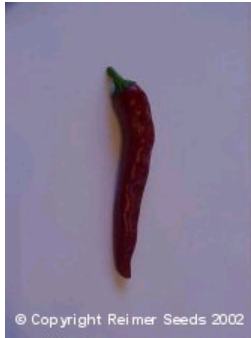

ReimerSeeds.com Electronic Catalog
Category: Peppers (Hot)

HP535-20 - IPK P 620 Hot Pepper (Georgia)

90 days. Capsicum annuum. Plant produces good yields of 3" long by 3/4" wide hot peppers. Peppers turn from green to red when mature. Institute for Plant Genetics and Crop Plant Research, Gatersleben, Germany, No. 620. A variety from Georgia. pk/20

HP706-20 - IPK P 592 Hot Pepper (Georgia)

90 days. Capsicum annuum. Plant produces good yields of 4 1/2" long by 1" wide hot peppers. Peppers turn from green to red when mature. Institute for Plant Genetics and Crop Plant Research, Gatersleben, Germany, No. 592. A variety from Georgia. pk/20

Height: 40"

HP714-20 - IPK P 667 Hot Pepper (Georgia)

90 days. Capsicum annuum. Plant produces good yields of 5 1/4" long by 3/4" wide hot peppers. Peppers turn from green to red when mature. Plant has green stems, green leaves, and white flowers. Institute for Plant Genetics and Crop Plant Research, Gatersleben, Germany, No. 667. A variety from Georgia. pk/20

Height: 36"

HP722-20 - IPK P 838 Hot Pepper (Georgia)

90 days. Capsicum annuum. Plant produces good yields of 2 1/4" long by 1/2" wide hot peppers. Peppers turn from green to red when mature. Plant has green stems, green leaves, and white flowers. Institute for Plant Genetics and Crop Plant Research, Gatersleben, Germany, No. 838. A variety from Georgia. pk/20