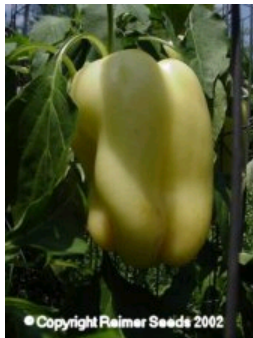

### Heirloom Variety

78 days. Capsicum annuum. Plant produces high yields of 4" long by 2 ¼" wide sweet peppers. Peppers turn from pale yellow, to orange, to red when mature. Plant has green stems, green leaves, and white flowers. Jan Antohi, a Romanian acrobat, defected to the USA, brought these seeds from Romania in 1991. A heirloom variety from Romania. pk/20

### SP82-20 - Georgescu Chocolate Sweet Peppers

75 days. Capsicum annuum. Plant produces good yields of 3 ½" long by 2 ½" wide sweet peppers. Peppers turn from green to chocolate brown when mature. Excellent flavor. A variety from Romania. Plant is 36" tall. pk/20

### SP94-20 - Ultra Stuff Sweet Peppers

80 days. Capsicum annuum. Plant produces good yields of large 3 ¾" long by 2 ¾" wide sweet bell peppers. Peppers turn from pale yellow, to orange, to red when mature. Peppers have thick walls and are great for salads, stuffing, or frying. A variety from Romania. Plant is 38" tall. pk/20